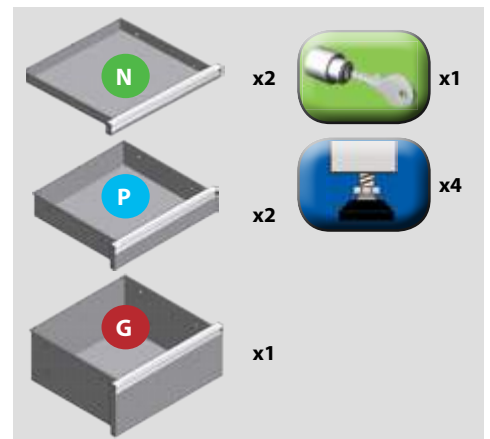

AT-C2-C90/5-2

Cassettiera a 5 cassetti.

Drawerchest with 5 drawers.

Sute avec 5 tiroirs.

Schubladenschrank mit 5 Schubladen.

Cajonera con 5 cajones.